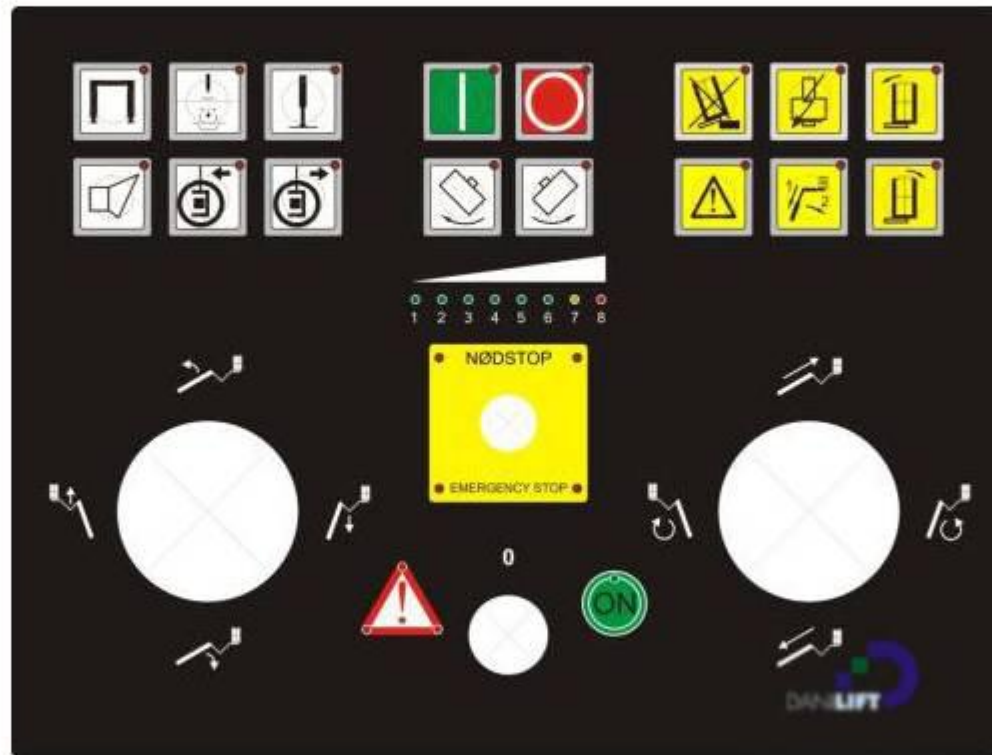

Special Technique

1,000,000 times press effect(outdoor use)