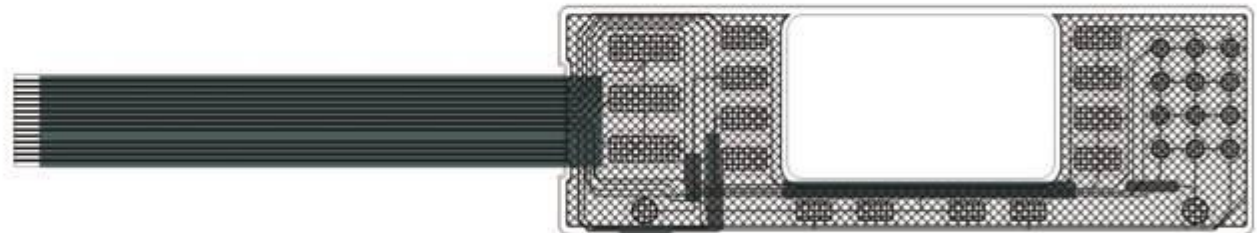

Toys

Toys

Special Technique

Printing drawing effect

Special Technique

Printing drawing effect
Water-proof, antistatic(Al foil)
Low resistance(100 ohms)

Special Technique

LED **Short circuit resistance application**